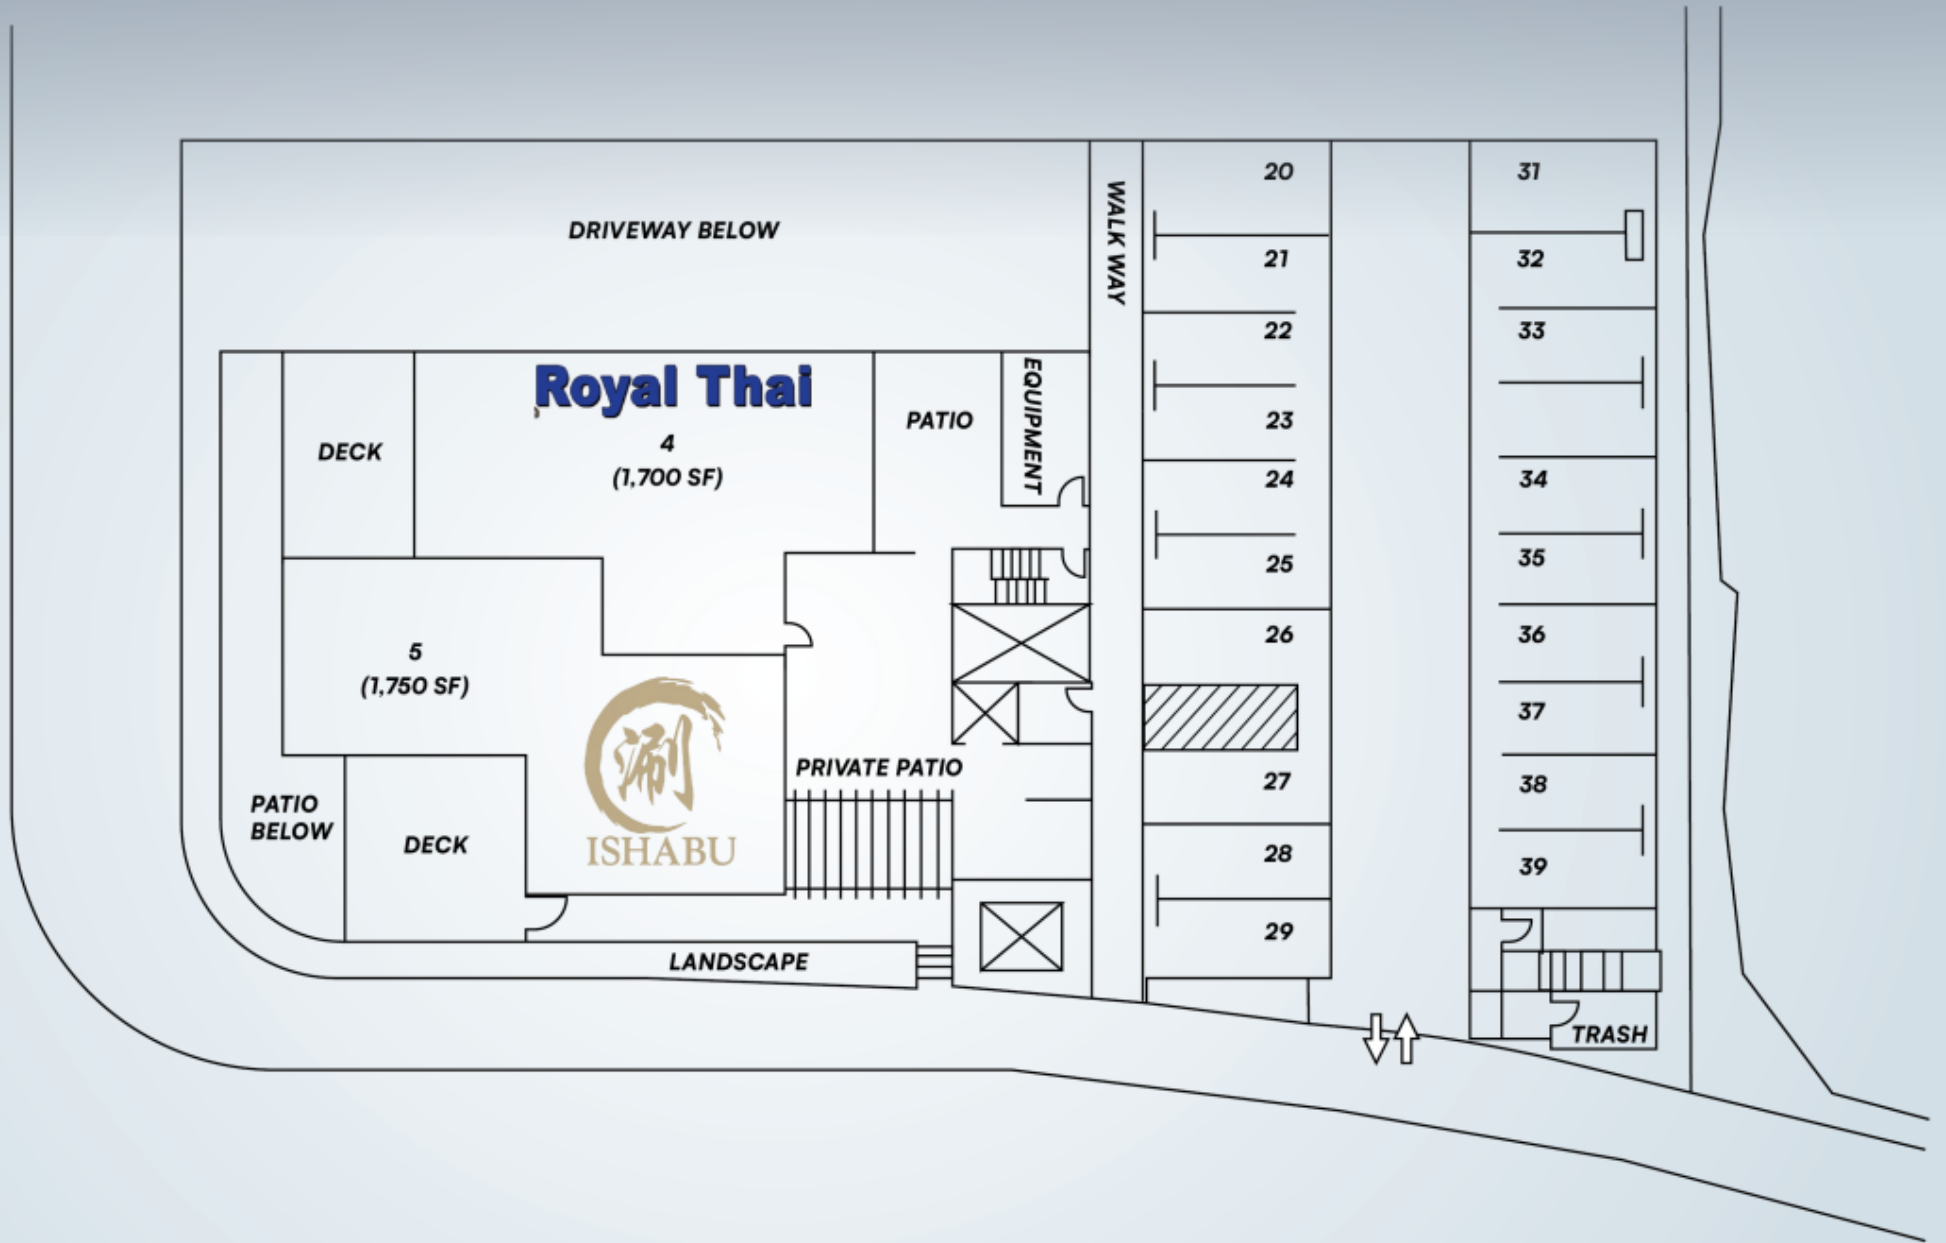

# Site Plan

FIRST FLOOR

# Site Plan

**SECOND FLOOR**

# K9 Concepts (dba Love Ur K9)

1212 S. Pacific Coast Hwy, Redondo Beach 90277